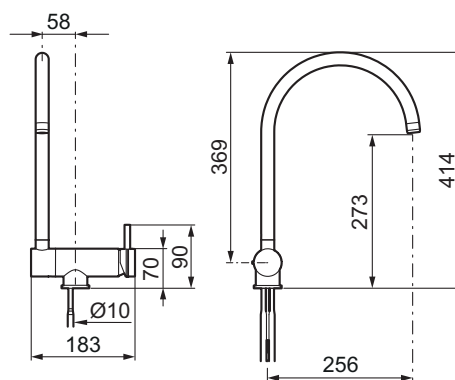

# Mora Izzy Turnie

mora

ANNO 1927

Mora Izzy Turnie is a flexible kitchen mixer with a fold-down spout for windows that open inwards. It delivers what other mixers can't. With the spout folded down, it's only 9 cm high. What's more, the spout has a 360° swivel range. That's what we call harmonious and functional design.

- ESS (energy saving system)
- With foldable swivel spout 360°
- Hole diameter Ø28-35mm

ESS

Description  
Chrome

MA nr  
70 30 46

EAN kod  
7391887215292